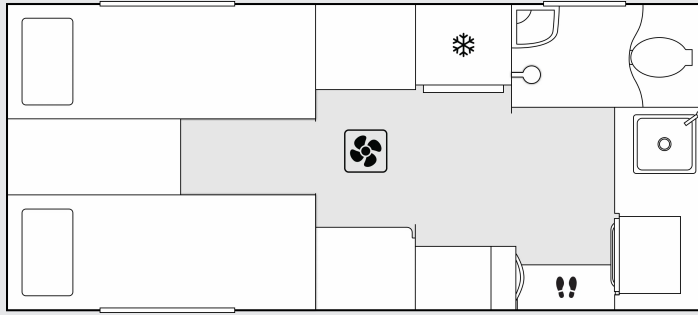

SELECTED OPTIONAL BUNDLES

Black Pack Upgrade Bundle	$0.00

SELECTED OPTIONAL UPGRADES

Toolboxes: Add more storage with a variety of toolbox options.	$0.00

Solar: Power your adventures with our solar panel options.	$0.00

Battery: Upgrade your battery system for longer off-grid stays.	$0.00

PRICE BREAKDOWN

Base price	$111,361.00
Upgrade options	$0.00
Estimated total build price	$111,361.00

RRP Prices shown are indicative only and may vary depending on specific bundles and options selected. Please contact your local dealer for an accurate quote. The caravan configuration tool is intended for informational purposes only and may not reflect all available options or potential customisations. Please consult with your local dealer to discuss your specific needs and preferences. RRP including all costs except State Registration. RRP Pricing is correct as at the date of publication and it is subject to change. All prices listed are in Australian dollars and are applicable to purchases within Australia. For international inquiries or purchases, please contact your local Crusader Caravans distributor.