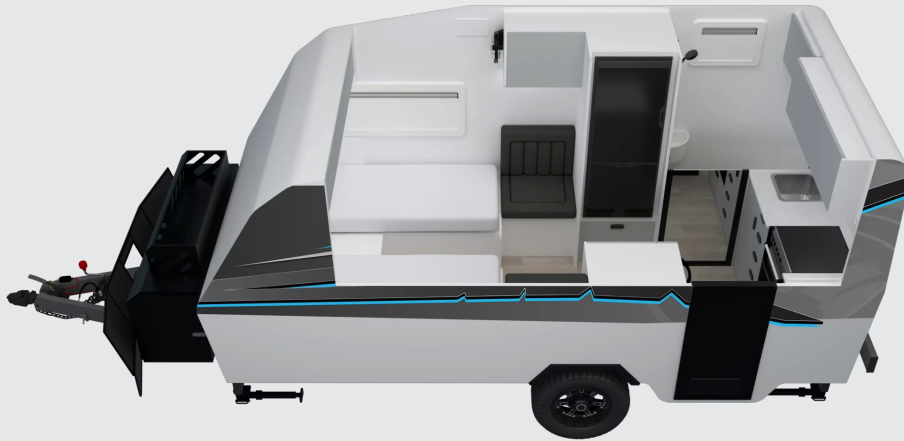

DREAM CARAVAN

C R U S A D E R 2 0 2 5

STANDOUT

HURRICANE

COMPACT OFF-GRID EXTREME ADVENTURE

www.crusadercaravans.com.au

DREAM CARAVAN

Boutic Light Grey

HURRICANE

COMPACT OFF-GRID EXTREME ADVENTURE

Built for hardcore off-road enthusiasts seeking peace of mind off the grid.

The Hurricane CRV is the most extreme model in the CRV lineup and engineered for rugged terrains. It comes equipped with all the essentials for an adventurous getaway, including airbag suspension for enhanced stability and a smoother ride, along with extra power capacity and an industry-leading Victron battery management system for extended off-grid stays.

Chris Stevens - Crusader owner

WINNER MANUFACTURER OF THE YEAR

FLOORPLAN KEY ELEMENTS

Oven, Cooktop
& Rangehood

Fridge

Steps
Main Door

Inside, you'll find a toilet, shower, kitchen, fridge, and a 27-inch smart TV, making it perfect for your adventures. The Hurricane is the ultimate choice for those who crave adventure without compromise.