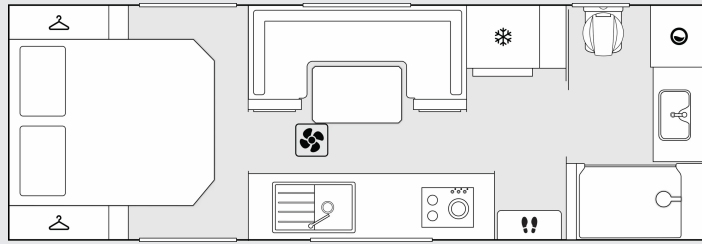

EXCALIBUR SERENITY

SELECTED OPTIONAL BUNDLES	
X - Terrain Upgrade Bundle	$11,900.00
Black Pack Upgrade Bundle	$0.00
SELECTED OPTIONAL UPGRADES	
Toolboxes: Add more storage with a variety of toolbox options.	$0.00
Battery: Upgrade your battery system for longer off-grid stays.	$0.00
Solar: Power your adventures with our solar panel options.	$0.00

PRICE BREAKDOWN

Base price	$125,993.00
Upgrade options	$11,900.00
Estimated total build price	$137,893.00

RRP Prices shown are indicative only and may vary depending on specific bundles and options selected. Please contact your local dealer for an accurate quote. The caravan configuration tool is intended for informational purposes only and may not reflect all available options or potential customisations. Please consult with your local dealer to discuss your specific needs and preferences. RRP including all costs except State Registration. RRP Pricing is correct as at the date of publication and it is subject to change. All prices listed are in Australian dollars and are applicable to purchases within Australia. For international inquiries or purchases, please contact your local Crusader Caravans distributor.