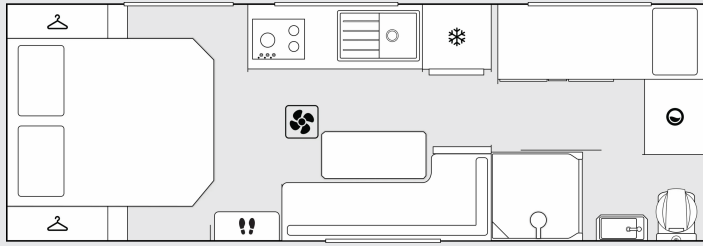

Ruben

DREAM CARAVAN

CRUSADER 2025
STANDOUT

MUSKETEER

UNPARALLELED VERSATILITY

www.crusadercaravans.com.au

Ruben DREAM CARAVAN

Boutic Light Grey