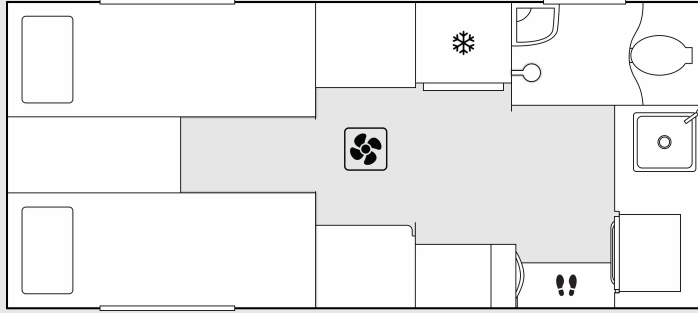

PRICE BREAKDOWN

SELECTED OPTIONAL BUNDLES

Black Pack Upgrade Bundle	$0.00

SELECTED OPTIONAL UPGRADES

Base price	$111,361.00
Upgrade options	$0.00
Estimated total build price	$111,361.00

RRP Prices shown are indicative only and may vary depending on specific bundles and options selected. Please contact your local dealer for an accurate quote. The caravan configuration tool is intended for informational purposes only and may not reflect all available options or potential customisations. Please consult with your local dealer to discuss your specific needs and preferences. RRP including all costs except State Registration. RRP Pricing is correct as at the date of publication and it is subject to change. All prices listed are in Australian dollars and are applicable to purchases within Australia. For international inquiries or purchases, please contact your local Crusader Caravans distributor.