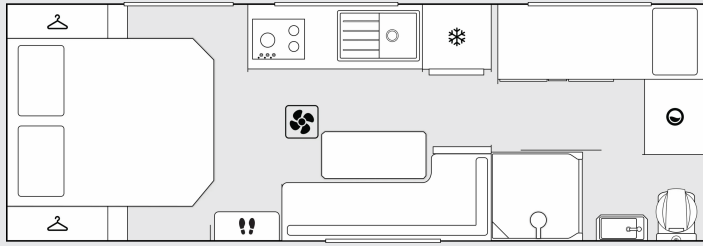

MUSKETEER PALACE

SELECTED OPTIONAL BUNDLES

X - TERRAIN UPGRADE BUNDLE	$25,200.00
BLACK PACK UPGRADE BUNDLE	$0.00

SELECTED OPTIONAL UPGRADES

Toolboxes: Add more storage with a variety of toolbox options.	$0.00
Solar: Power your adventures with our solar panel options.	$0.00
Battery: Upgrade your battery system for longer off-grid stays.	$0.00
Towing: Enhance your towing capabilities with different suspension options or a tow coupling.	$0.00

PRICE BREAKDOWN

Base price	$100,397.00
Upgrade options	$25,200.00
Estimated total build price	$125,597.00

RRP Prices shown are indicative only and may vary depending on specific bundles and options selected. Please contact your local dealer for an accurate quote. The caravan configuration tool is intended for informational purposes only and may not reflect all available options or potential customisations. Please consult with your local dealer to discuss your specific needs and preferences. RRP including all costs except State Registration. RRP Pricing is correct as at the date of publication and it is subject to change. All prices listed are in Australian dollars and are applicable to purchases within Australia. For international inquiries or purchases, please contact your local Crusader Caravans distributor.