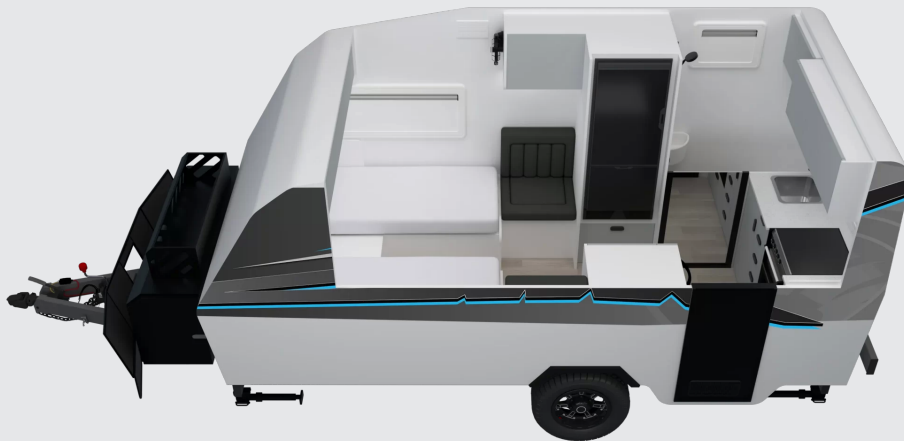

Ruben

DREAM CARAVAN

C R U S A D E R 2 0 2 5

STANDOUT

HURRICANE

COMPACT OFF-GRID EXTREME ADVENTURE

www.crusadercaravans.com.au

Ruben DREAM CARAVAN

HURRICANE

COMPACT OFF-GRID EXTREME ADVENTURE

Built for hardcore off-road enthusiasts seeking peace of mind off the grid.

The Hurricane CRV is the most extreme model in the CRV lineup and engineered for rugged terrains. It comes equipped with all the essentials for an adventurous getaway, including airbag suspension for enhanced stability and a smoother ride, along with extra power capacity and an industry-leading Victron battery management system for extended off-grid stays.

Chris Stevens - Crusader owner

WINNER MANUFACTURER OF THE YEAR

FLOORPLAN KEY ELEMENTS

Oven, Cooktop
& Rangehood

Fridge

Steps
Main Door

Inside, you'll find a toilet, shower, kitchen, fridge, and a 27-inch smart TV, making it perfect for your adventures. The Hurricane is the ultimate choice for those who crave adventure without compromise.