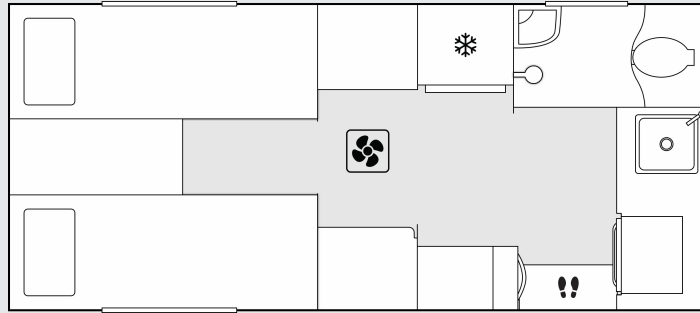

SELECTED OPTIONAL BUNDLES

Black Pack Upgrade Bundle	$0.00

SELECTED OPTIONAL UPGRADES

Toolboxes: Add more storage with a variety of toolbox options.	$0.00

Solar: Power your adventures with our solar panel options.	$0.00

Battery: Upgrade your battery system for longer off-grid stays.	$0.00

PRICE BREAKDOWN

Base price	$111,361.00
Upgrade options	$0.00
Estimated total build price	$111,361.00

RRP Prices shown are indicative only and may vary depending on specific bundles and options selected. Please contact your local dealer for an accurate quote. The caravan configuration tool is intended for informational purposes only and may not reflect all available options or potential customisations. Please consult with your local dealer to discuss your specific needs and preferences. RRP including all costs except State Registration. RRP Pricing is correct as at the date of publication and it is subject to change. All prices listed are in Australian dollars and are applicable to purchases within Australia. For international inquiries or purchases, please contact your local Crusader Caravans distributor.