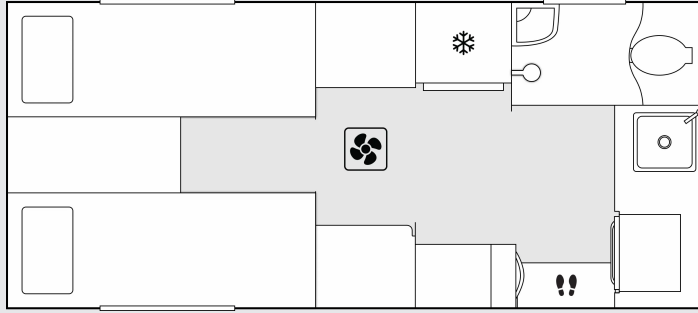

SELECTED OPTIONAL BUNDLES

Black Pack Upgrade Bundle	$0.00

SELECTED OPTIONAL UPGRADES

Toolboxes: Add more storage with a variety of toolbox options.	$0.00

Solar: Power your adventures with our solar panel options.	$0.00

Battery: Upgrade your battery system for longer off-grid stays.	$0.00

PRICE BREAKDOWN

Base price	$111,361.00
Upgrade options	$0.00
Estimated total build price	$111,361.00

RRP Prices shown are indicative only and may vary depending on specific bundles and options selected. Please contact your local dealer for an accurate quote. The caravan configuration tool is intended for informational purposes only and may not reflect all available options or potential customisations. Please consult with your local dealer to discuss your specific needs and preferences. RRP including all costs except State Registration. RRP Pricing is correct as at the date of publication and it is subject to change. All prices listed are in Australian dollars and are applicable to purchases within Australia. For international inquiries or purchases, please contact your local Crusader Caravans distributor.