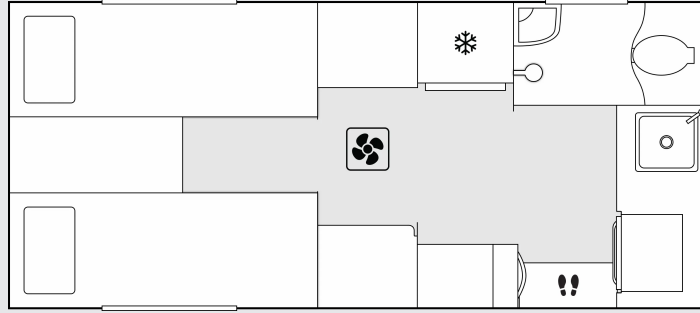

SELECTED OPTIONAL BUNDLES

Black Pack Upgrade Bundle	$0.00

SELECTED OPTIONAL UPGRADES

Toolboxes: Add more storage with a variety of toolbox options.	$0.00

Solar: Power your adventures with our solar panel options.	$0.00

Battery: Upgrade your battery system for longer off-grid stays.	$0.00

PRICE BREAKDOWN

Base price	$111,361.00
Upgrade options	$0.00
Estimated total build price	$111,361.00

RRP Prices shown are indicative only and may vary depending on specific bundles and options selected. Please contact your local dealer for an accurate quote. The caravan configuration tool is intended for informational purposes only and may not reflect all available options or potential customisations. Please consult with your local dealer to discuss your specific needs and preferences. RRP including all costs except State Registration. RRP Pricing is correct as at the date of publication and it is subject to change. All prices listed are in Australian dollars and are applicable to purchases within Australia. For international inquiries or purchases, please contact your local Crusader Caravans distributor.