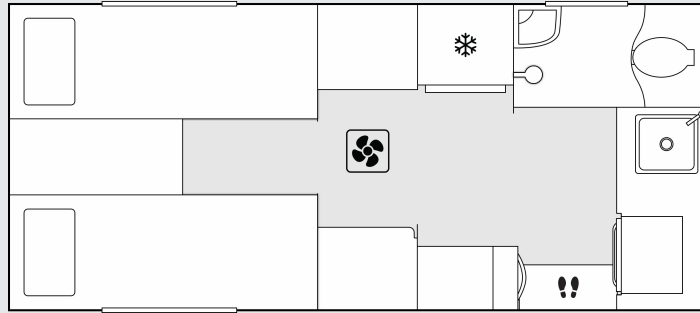

DREAM CARAVAN

C R U S A D E R 2 0 2 5

STANDOUT

HURRICANE

COMPACT OFF-GRID EXTREME ADVENTURE

www.crusadercaravans.com.au

DREAM CARAVAN

Boutic Light Grey