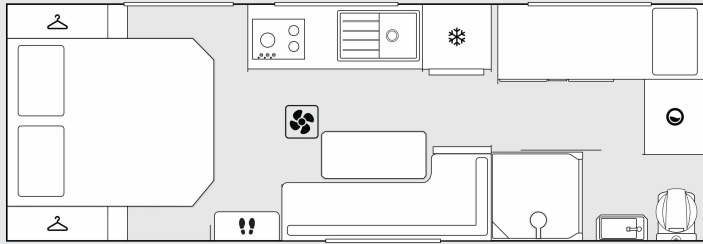

MUSKETEER PALACE

SELECTED OPTIONAL BUNDLES	
X - TERRAIN UPGRADE BUNDLE	$25,200.00
BLACK PACK UPGRADE BUNDLE	$0.00
SELECTED OPTIONAL UPGRADES	
Toolboxes: Add more storage with a variety of toolbox options.	$0.00
Solar: Power your adventures with our solar panel options.	$0.00
Battery: Upgrade your battery system for longer off-grid stays.	$0.00

PRICE BREAKDOWN

Base price	$100,397.00
Upgrade options	$25,200.00
Estimated total build price	$125,597.00

RRP Prices shown are indicative only and may vary depending on specific bundles and options selected. Please contact your local dealer for an accurate quote. The caravan configuration tool is intended for informational purposes only and may not reflect all available options or potential customisations. Please consult with your local dealer to discuss your specific needs and preferences. RRP including all costs except State Registration. RRP Pricing is correct as at the date of publication and it is subject to change. All prices listed are in Australian dollars and are applicable to purchases within Australia. For international inquiries or purchases, please contact your local Crusader Caravans distributor.