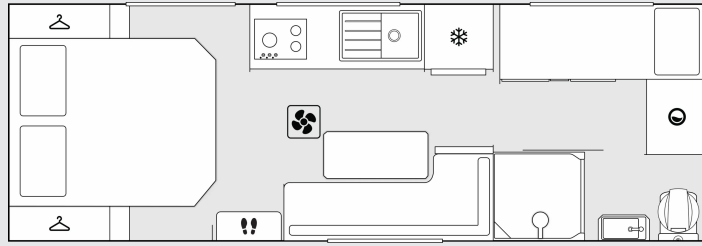

Ruben

DREAM CARAVAN

CRUSADER 2025
STANDOUT

MUSKETEER

UNPARALLELED VERSATILITY

www.crusadercaravans.com.au

Ruben DREAM CARAVAN

Boutic Light Grey