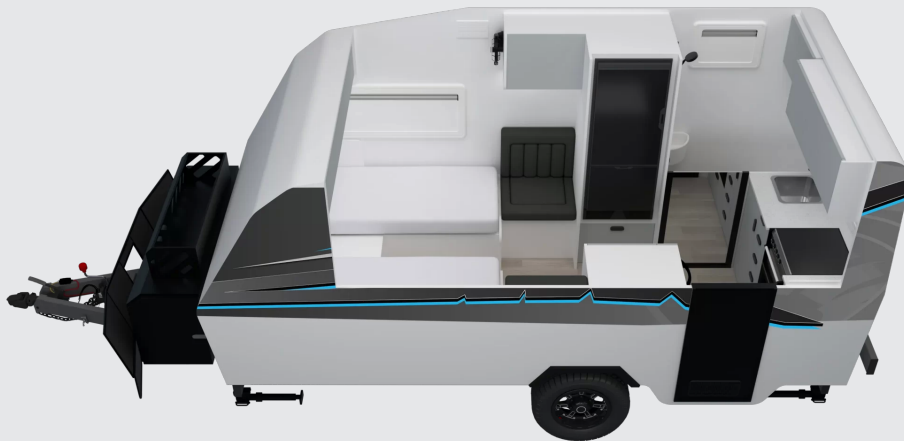

Ruben

DREAM CARAVAN

C R U S A D E R 2 0 2 5

STANDOUT

HURRICANE

COMPACT OFF-GRID EXTREME ADVENTURE

www.crusadercaravans.com.au

Ruben
DREAM CARAVAN

HURRICANE

COMPACT OFF-GRID EXTREME ADVENTURE

Built for hardcore off-road enthusiasts seeking peace of mind off the grid.

The Hurricane CRV is the most extreme model in the CRV lineup and engineered for rugged terrains. It comes equipped with all the essentials for an adventurous getaway, including airbag suspension for enhanced stability and a smoother ride, along with extra power capacity and an industry-leading Victron battery management system for extended off-grid stays.

Chris Stevens - Crusader owner

WINNER MANUFACTURER OF THE YEAR

FLOORPLAN KEY ELEMENTS

Oven, Cooktop
& Rangehood

Fridge

Steps
Main Door

Inside, you'll find a toilet, shower, kitchen, fridge, and a 27-inch smart TV, making it perfect for your adventures. The Hurricane is the ultimate choice for those who crave adventure without compromise.