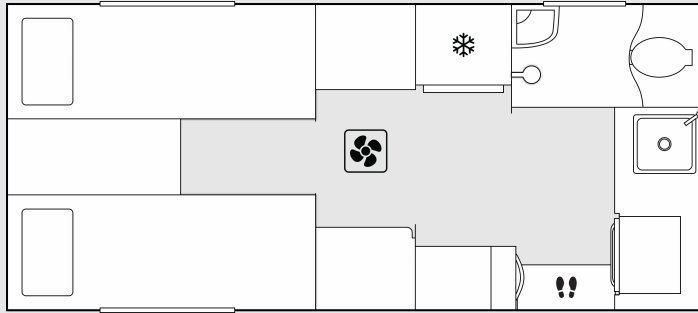

PRICE BREAKDOWN

SELECTED OPTIONAL BUNDLES

Black Pack Upgrade Bundle	$0.00

SELECTED OPTIONAL UPGRADES

Base price	$111,361.00
Upgrade options	$0.00
Estimated total build price	$111,361.00

RRP Prices shown are indicative only and may vary depending on specific bundles and options selected. Please contact your local dealer for an accurate quote. The caravan configuration tool is intended for informational purposes only and may not reflect all available options or potential customisations. Please consult with your local dealer to discuss your specific needs and preferences. RRP including all costs except State Registration. RRP Pricing is correct as at the date of publication and it is subject to change. All prices listed are in Australian dollars and are applicable to purchases within Australia. For international inquiries or purchases, please contact your local Crusader Caravans distributor.