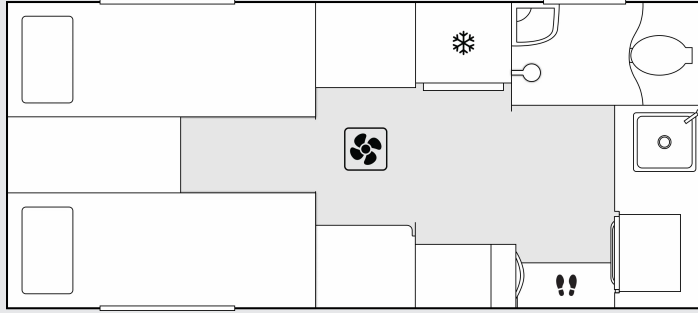

DREAM CARAVAN

C R U S A D E R 2 0 2 5

STANDOUT

HURRICANE

COMPACT OFF-GRID EXTREME ADVENTURE

www.crusadercaravans.com.au

DREAM CARAVAN

Boutic Light Grey