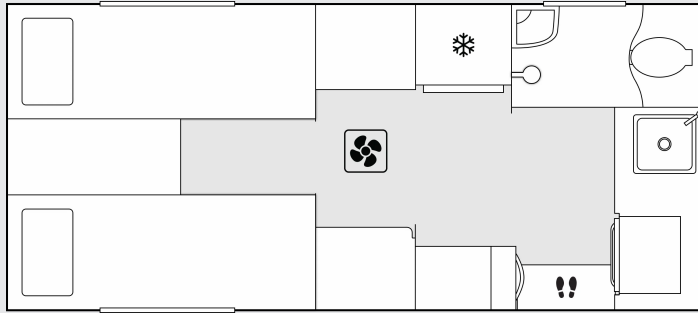

DREAM CARAVAN

C R U S A D E R 2 0 2 5

STANDOUT

HURRICANE

COMPACT OFF-GRID EXTREME ADVENTURE

www.crusadercaravans.com.au

DREAM CARAVAN

Boutic Light Grey