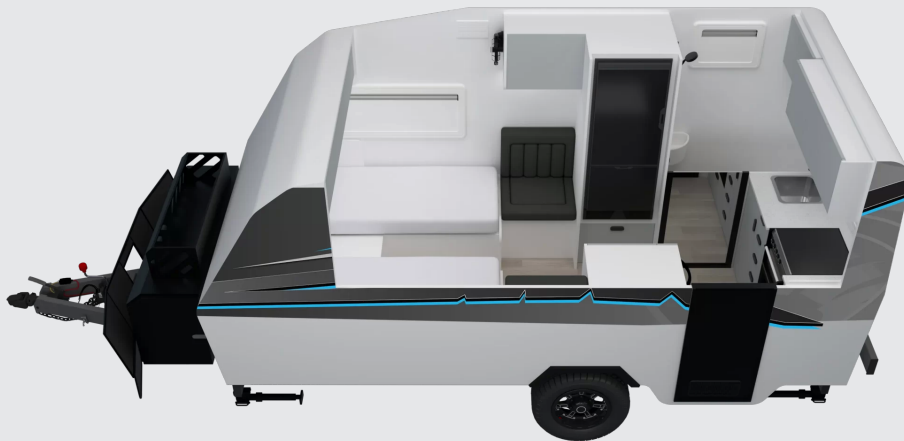

DREAM CARAVAN

C R U S A D E R 2 0 2 5

STANDOUT

HURRICANE

COMPACT OFF-GRID EXTREME ADVENTURE

www.crusadercaravans.com.au

DREAM CARAVAN

Boutic Light Grey

HURRICANE

COMPACT OFF-GRID EXTREME ADVENTURE

Built for hardcore off-road enthusiasts seeking peace of mind off the grid.

The Hurricane CRV is the most extreme model in the CRV lineup and engineered for rugged terrains. It comes equipped with all the essentials for an adventurous getaway, including airbag suspension for enhanced stability and a smoother ride, along with extra power capacity and an industry-leading Victron battery management system for extended off-grid stays.

Chris Stevens - Crusader owner

WINNER MANUFACTURER OF THE YEAR

FLOORPLAN KEY ELEMENTS

Oven, Cooktop
& Rangehood

Fridge

Steps
Main Door

Inside, you'll find a toilet, shower, kitchen, fridge, and a 27-inch smart TV, making it perfect for your adventures. The Hurricane is the ultimate choice for those who crave adventure without compromise.