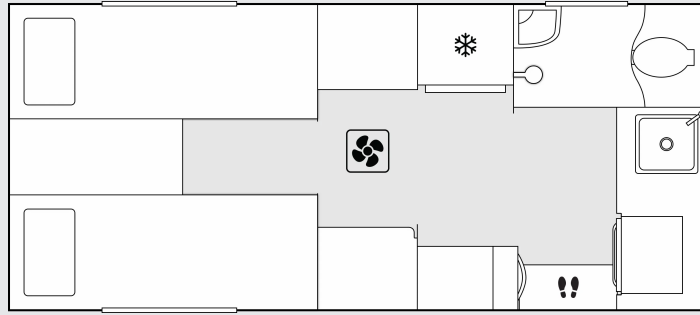

SELECTED OPTIONAL BUNDLES

Black Pack Upgrade Bundle	$0.00

SELECTED OPTIONAL UPGRADES

Toolboxes: Add more storage with a variety of toolbox options.	$0.00

Solar: Power your adventures with our solar panel options.	$0.00

Battery: Upgrade your battery system for longer off-grid stays.	$0.00

PRICE BREAKDOWN

Base price	$111,361.00
Upgrade options	$0.00
Estimated total build price	$111,361.00

RRP Prices shown are indicative only and may vary depending on specific bundles and options selected. Please contact your local dealer for an accurate quote. The caravan configuration tool is intended for informational purposes only and may not reflect all available options or potential customisations. Please consult with your local dealer to discuss your specific needs and preferences. RRP including all costs except State Registration. RRP Pricing is correct as at the date of publication and it is subject to change. All prices listed are in Australian dollars and are applicable to purchases within Australia. For international inquiries or purchases, please contact your local Crusader Caravans distributor.